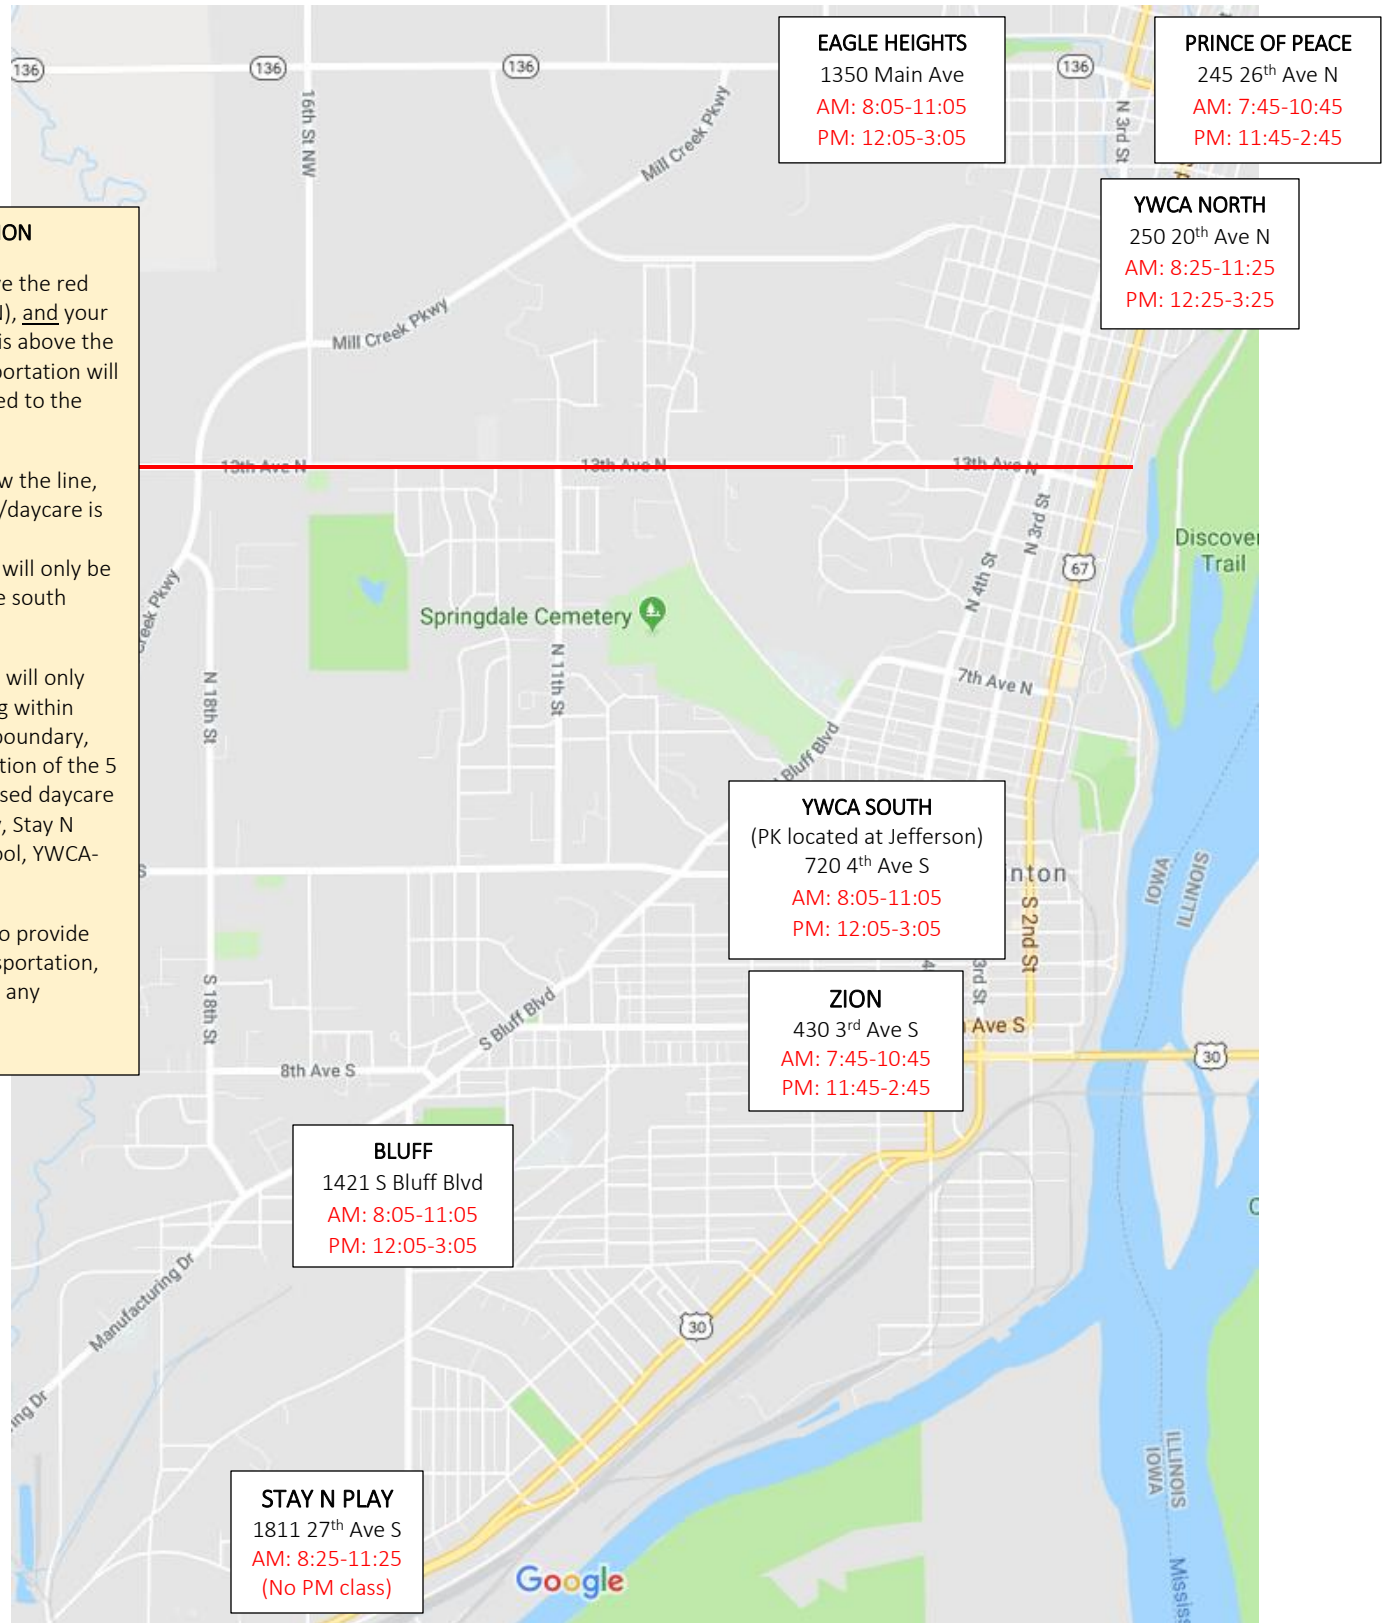

CCSD Preschool Locations 2021-2022

TRANSPORTATION

If you live above the red line (13th Ave N), and your sitter/daycare is above the red line, transportation will only be provided to the north sites.

If you live below the line, and your sitter/daycare is below the line, transportation will only be provided to the south sites.

Transportation will only provide bussing within your resident boundary, with the exception of the 5 approved licensed daycare centers: Mercy, Stay N Play, Wee School, YWCA-South, Zion.

If you choose to provide your own transportation, you may select any available site.

North Locations

- Eagle Heights: 1350 Main Ave
- Prince of Peace: 245 26th Ave N
- YWCA North: 250 20th Ave N (Old Horace Mann)

South Locations

- Bluff: 1421 S Bluff Ave
- Stay N Play: 1811 27th Ave S
- YWCA South at Jefferson: 720 4th Ave S
- Zion: 430 3rd Ave S