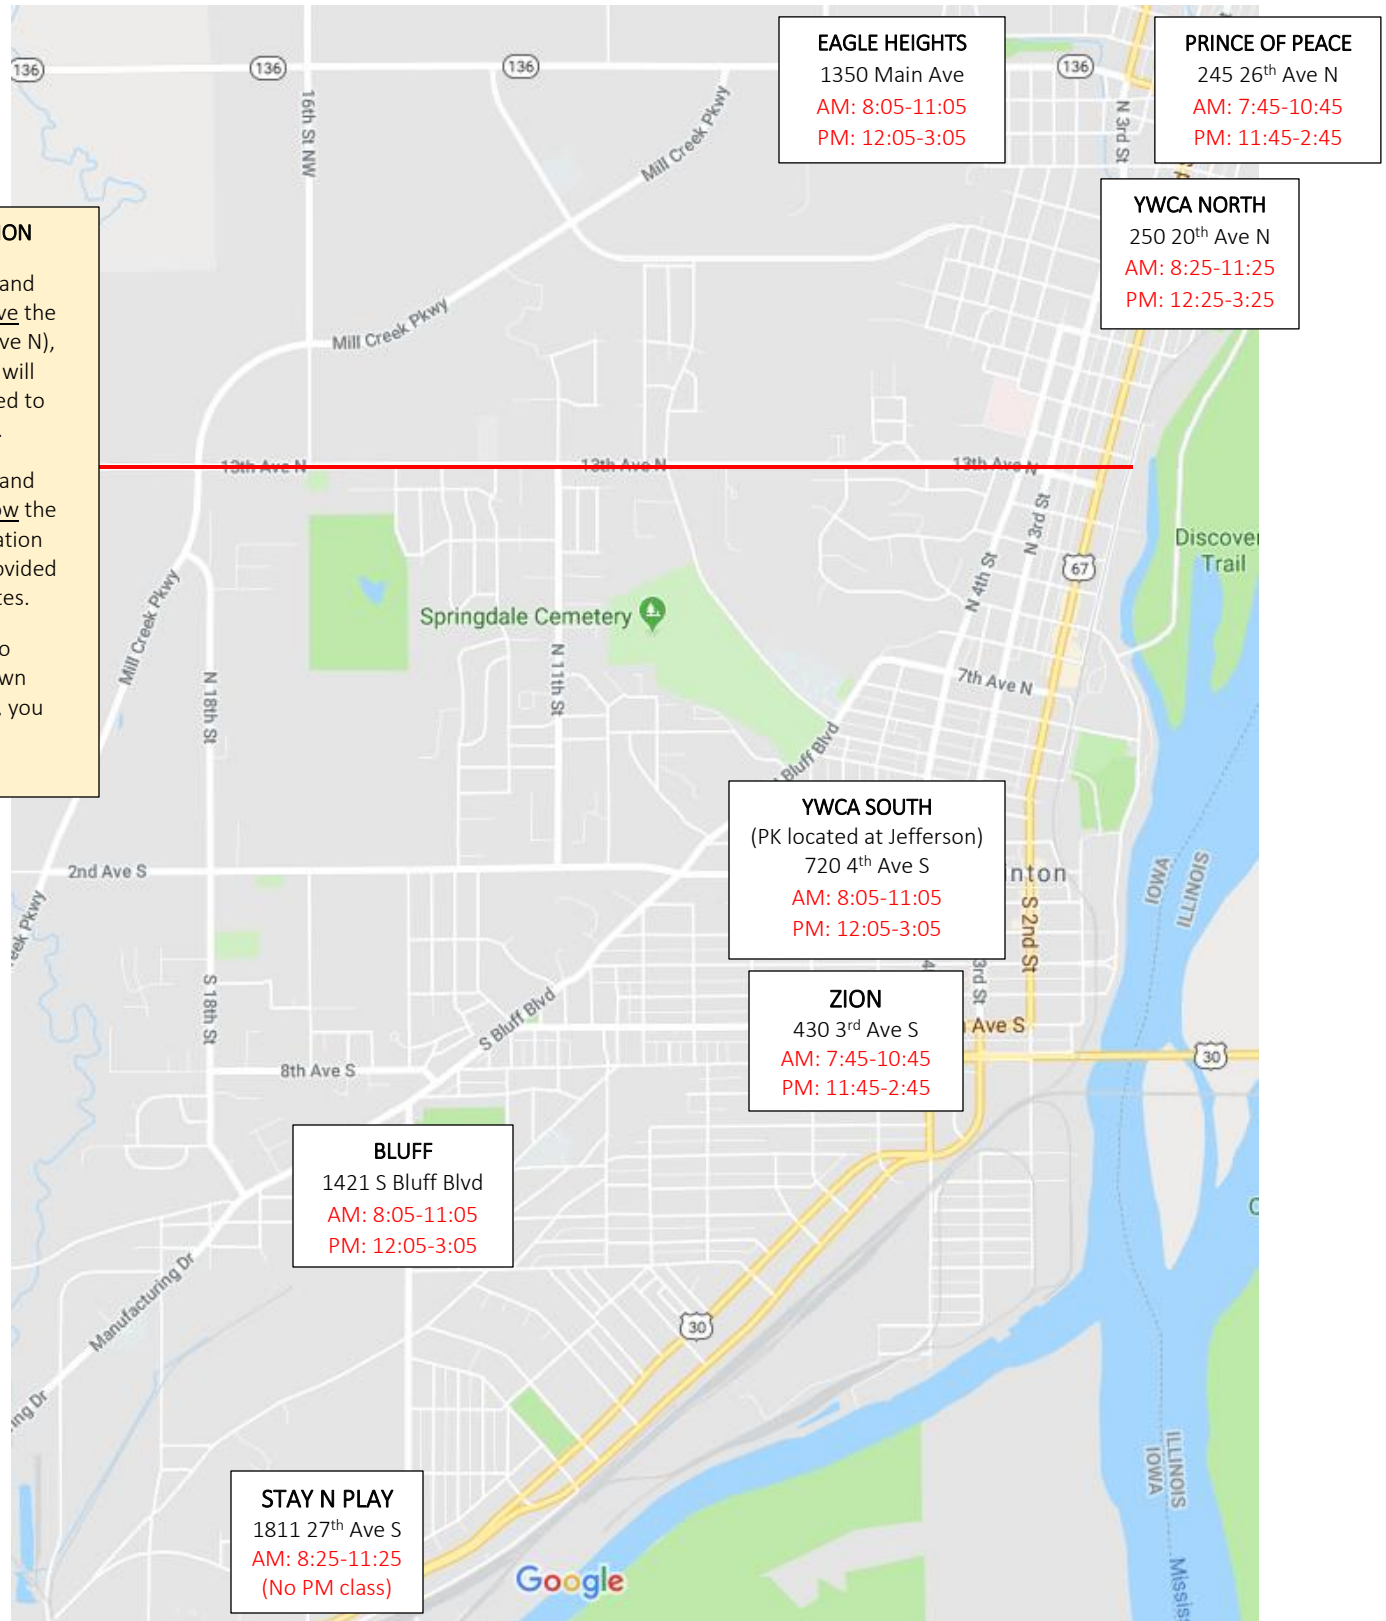

CCSD Preschool Locations 2020-2021

TRANSPORTATION

If your pick up and drop off is above the red line (13th Ave N), transportation will only be provided to the north sites.

If your pick up and drop off is below the line, transportation will only be provided to the south sites.

If you choose to provide your own transportation, you may select any available site.

North Locations

- Eagle Heights: 1350 Main Ave
- Prince of Peace: 245 26th Ave N
- YWCA North: 250 20th Ave N (Old Horace Mann)

South Locations

- Bluff: 1421 S Bluff Ave
- Stay N Play: 1811 27th Ave S
- YWCA South at Jefferson: 720 4th Ave S
- Zion: 430 3rd Ave S