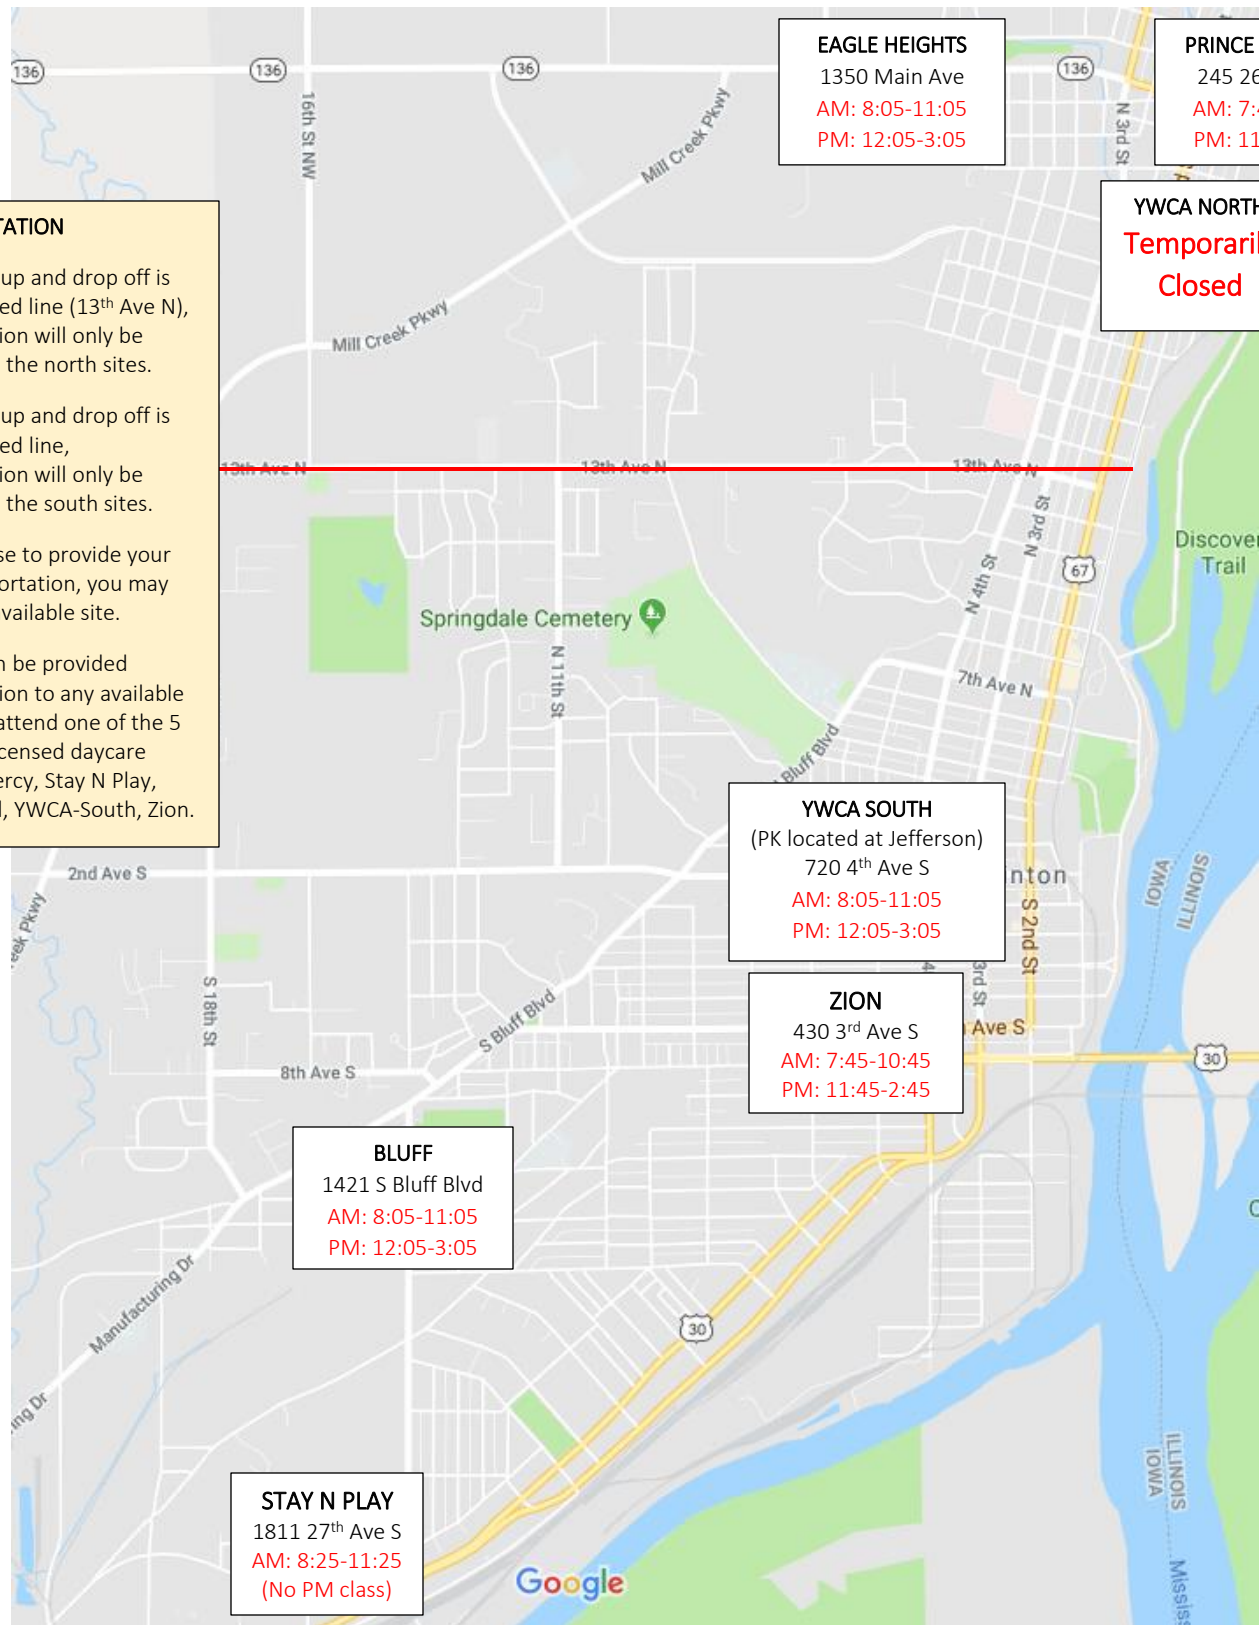

CCSD Preschool Locations 2022-2023

TRANSPORTATION

If your pick up and drop off is above the red line (13th Ave N), transportation will only be provided to the north sites.

If your pick up and drop off is below the red line, transportation will only be provided to the south sites.

If you choose to provide your own transportation, you may select any available site.

Families can be provided transportation to any available site if they attend one of the 5 approved licensed daycare centers: Mercy, Stay N Play, Wee School, YWCA-South, Zion.

EAGLE HEIGHTS
 1350 Main Ave
 AM: 8:05-11:05
 PM: 12:05-3:05

PRINCE OF PEACE
 245 26th Ave N
 AM: 7:45-10:45
 PM: 11:45-2:45

YWCA NORTH
 Temporarily
 Closed

YWCA SOUTH
 (PK located at Jefferson)
 720 4th Ave S
 AM: 8:05-11:05
 PM: 12:05-3:05

South Locations

- Bluff: 1421 S Bluff Ave
- Stay N Play: 1811 27th Ave S
- YWCA South at Jefferson: 720 4th Ave S
- Zion: 430 3rd Ave S