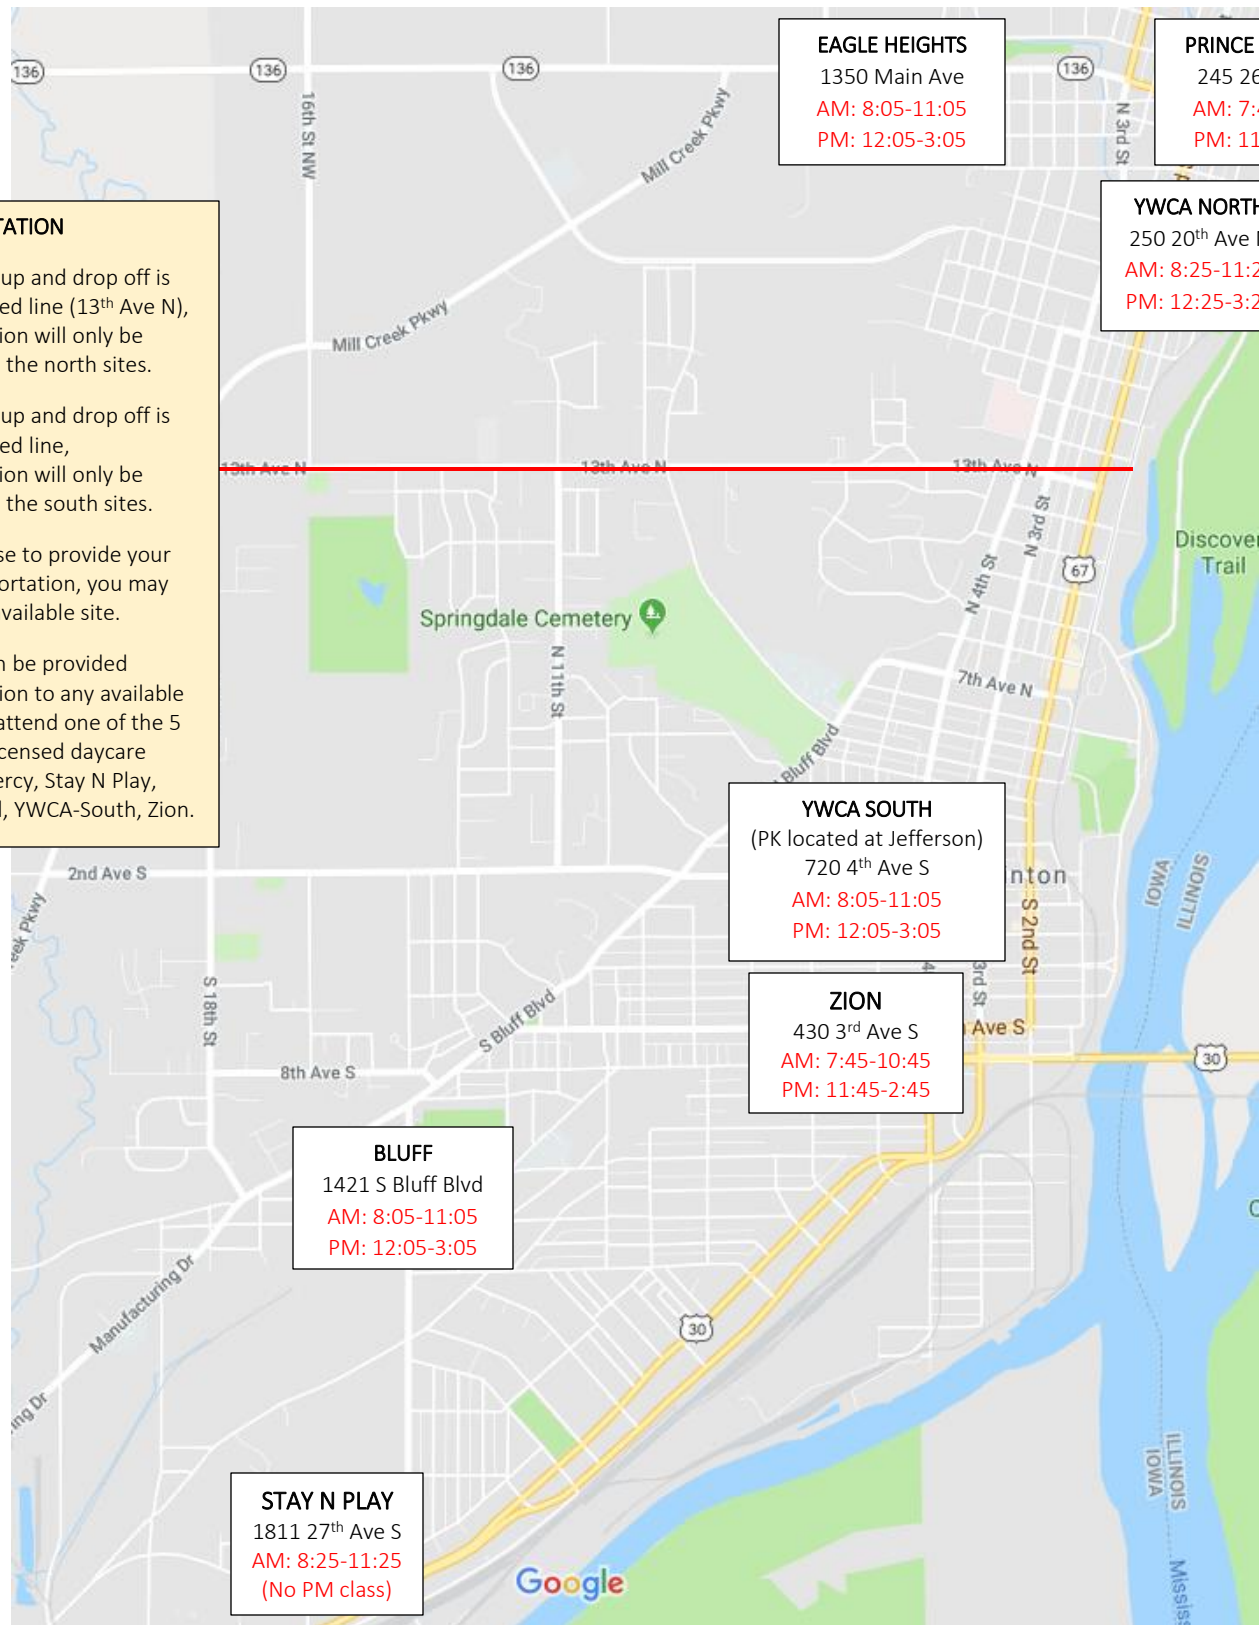

# CCSD Preschool Locations 2022-2023

**TRANSPORTATION**

If your pick up and drop off is above the red line (13<sup>th</sup> Ave N), transportation will only be provided to the north sites.

If your pick up and drop off is below the red line, transportation will only be provided to the south sites.

If you choose to provide your own transportation, you may select any available site.

Families can be provided transportation to any available site if they attend one of the 5 approved licensed daycare centers: Mercy, Stay N Play, Wee School, YWCA-South, Zion.

**EAGLE HEIGHTS**  
 1350 Main Ave  
 AM: 8:05-11:05  
 PM: 12:05-3:05

**PRINCE OF PEACE**  
 245 26<sup>th</sup> Ave N  
 AM: 7:45-10:45  
 PM: 11:45-2:45

**YWCA NORTH**  
 250 20<sup>th</sup> Ave N  
 AM: 8:25-11:25  
 PM: 12:25-3:25

**YWCA SOUTH**  
 (PK located at Jefferson)  
 720 4<sup>th</sup> Ave S  
 AM: 8:05-11:05  
 PM: 12:05-3:05

**ZION**  
 430 3<sup>rd</sup> Ave S  
 AM: 7:45-10:45  
 PM: 11:45-2:45

**BLUFF**  
 1421 S Bluff Blvd  
 AM: 8:05-11:05  
 PM: 12:05-3:05